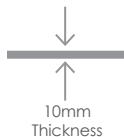

CEPPO DI GRE

Porcelain | Rectified

ANTHRACITE

Matt 30x60 | 60x60 | 75x75 | 75x150
Anti-slip 30x60

BEIGE

Matt 30x60 | 60x60 | 75x75 | 75x150
Anti-slip 30x60

GREIGE

Matt 30x60 | 60x60 | 75x75 | 75x150
Anti-slip 30x60

GREY

Matt 30x60 | 60x60 | 75x75 | 75x150
Anti-slip 30x60