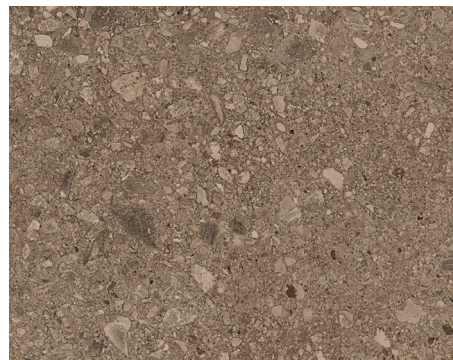

CEPPO DI GRE

Porcelain | Rectified

ANTHRACITE

Matt 30x60 | 60x60 | 75x75 | 75x150
Anti-slip 30x60

BEIGE

Matt 30x60 | 60x60 | 75x75 | 75x150
Anti-slip 30x60

GREIGE

Matt 30x60 | 60x60 | 75x75 | 75x150
Anti-slip 30x60

GREY

Matt 30x60 | 60x60 | 75x75 | 75x150
Anti-slip 30x60