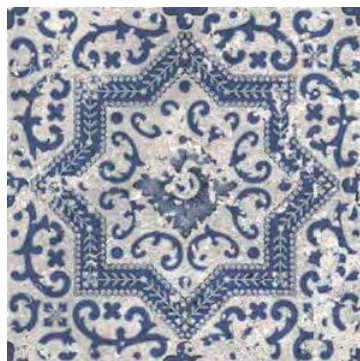

FARO

Matt 20.5x20.5