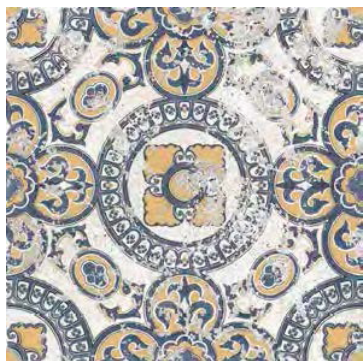

CHARM

Porcelain | Cushion Edge

100%
UV stable

Fire
Resistant

Scratch
Resistant

Frost
Resistant

Water
Resistant

Bacteria
Resistant

BRAGA

Matt 20.5x20.5

FARO

Matt 20.5x20.5

LISBONA

Matt 20.5x20.5

MAIA

Matt 20.5x20.5