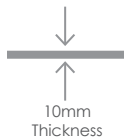

CRESCENT

Porcelain | Rectified

ANTHRACITE

Matt 30x60 | 60x60 | 90x90 | 120x120 | 90x180
Anti-slip 90x90

GREY

Matt 30x60 | 60x60 | 90x90 | 120x120 | 90x180
Anti-slip 90x90

WHITE

Matt 30x60 | 60x60 | 90x90 | 120x120 | 90x180
Anti-slip 90x90