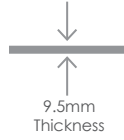

## CHIARO

Matt 30x60 | 60x60 | 75x75 | 75x150  
Anti-slip 30x60 | 75x75