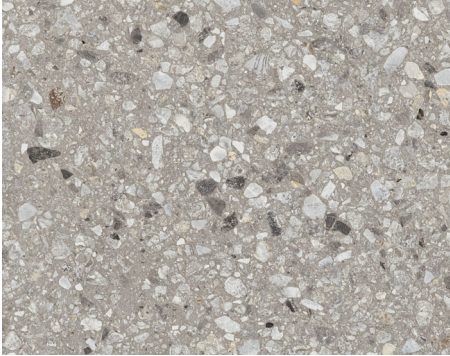

# PAVESE

Porcelain | Rectified

## CHIARO

Matt 30x60 | 60x60 | 75x75 | 75x150  
Anti-slip 30x60 | 75x75

## SCURO

Matt 30x60 | 60x60 | 75x75 | 75x150  
Anti-slip 30x60 | 75x75