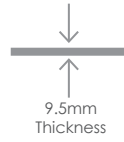

# REINDEER

Porcelain | Rectified

9.5mm  
Thickness

Moderate  
Variation

100%  
UV stable

Fire  
Resistant

Scratch  
Resistant

Frost  
Resistant