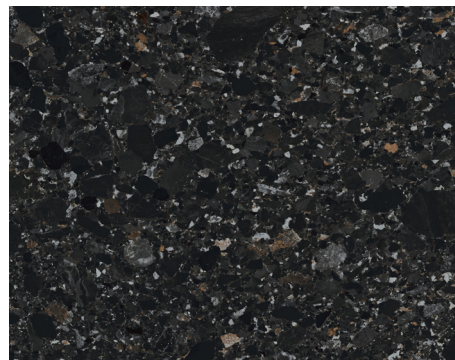

# CONTRAST

Porcelain | Rectified

## CLIFF

Polished 60x120 | 120x120  
Matt 30x60 | 60x60 | 60x120 | 120x120  
Anti-slip 60x60

## DEEP

Polished 60x120 | 120x120  
Matt 30x60 | 60x60 | 60x120 | 120x120  
Anti-slip 60x60

## SALAR

Polished 60x120 | 120x120  
Matt 30x60 | 60x60 | 60x120 | 120x120  
Anti-slip 60x60