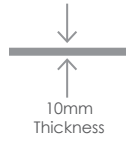

ROMAN

Porcelain | Rectified

ARGENTO

Polished 30x60 | 60x60 | 60x120
Matt 30x30 | 30x60 | 60x60 | 60x120
Anti-slip 30x60 | 60x60

BIANCO

Polished 30x60 | 60x60 | 60x120
Matt 30x30 | 30x60 | 60x60 | 60x120
Anti-slip 30x60 | 60x60