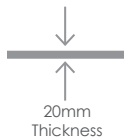

GLACIER 2.0

Porcelain | Rectified

BEIGE

Anti-slip 60x60